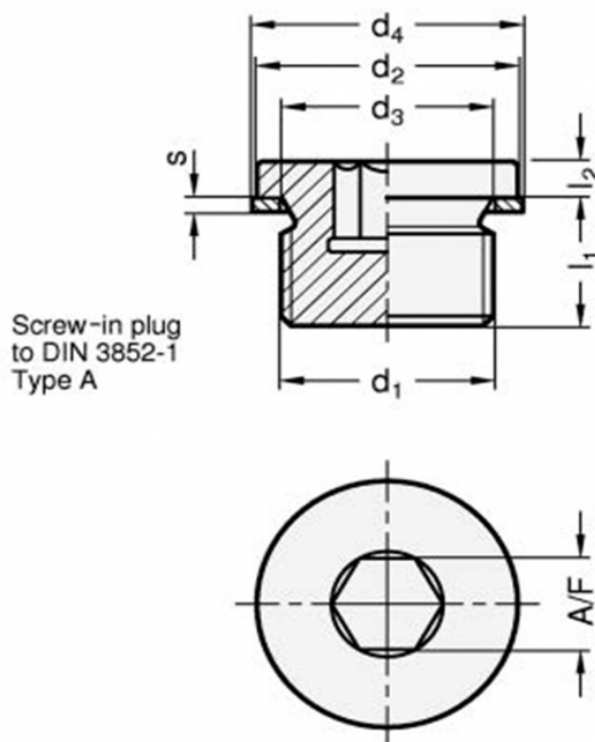

Article number: 20908STM272AA

Description: E+G Threaded plug DIN 908-ST-M27x2-AA

Measures

A/F	= 12
d1	= M27x2
d2h14	= 32
d3	= 27.3
d4	= 32
l1	= 16
l2	= 4
s	= 2

Weight in (g) = 73